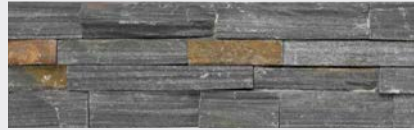

Glen-Gery Natural Stone Panels

by Burlington

stepped panels

COLLECTION: natural

6" x 24" x 1" - 1.5" (approx .90 sq. ft., 13.5 lbs.) *4 pc/box; 144 pc/crate

Arctic Sky

Autumn Blend

Bayside Blend

Honey Blend

Midnight Black

Mountain Side

COLLECTION: classic

6" x 24" x .75" - 1.25" (approx .90 sq. ft., 11 lbs.) *6 pc/box; 216 pc/crate

Arctic Sky

Autumn Blend

Bayside Blend

Honey Blend

Midnight Black (Special Order)

Mountain Side (Special Order)

Sea Green

stepped panel corners

Two-piece matching stepped panel corners are available in both collections (natural & classic) and in all colors shown above. Corners are 6" x 6" x 6" and 6" x 6" x 12" and are sold as a pair.